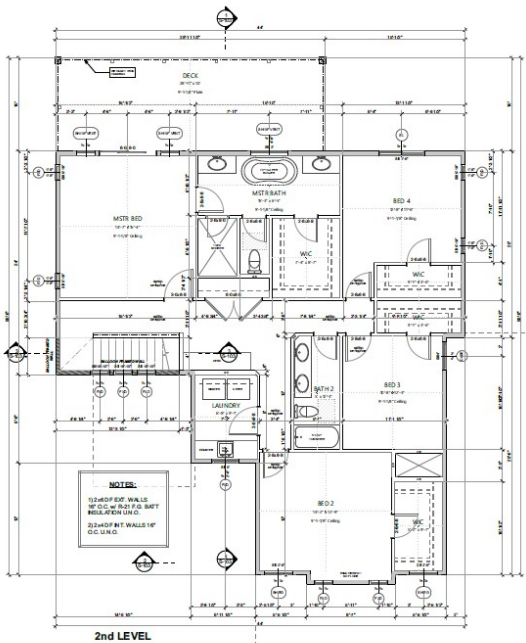

RED LEAF

BUILDING COMPANY

THE PAISLEY

2839 Sqft Two Story

Master on 2nd Level

-With walk out deck at Master

4 Bedrooms & Office

2 Car Garage + RV

2.5 Bathrooms

2nd floor