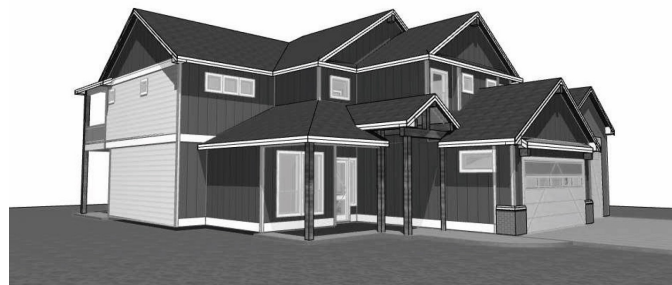

RED LEAF

BUILDING COMPANY

THE PAISLEY

2839 Sqft Two Story

Master on 2nd Level

-With walk out deck at Master

4 Bedrooms & Office

2 Car Garage + RV

2.5 Bathrooms

2nd floor