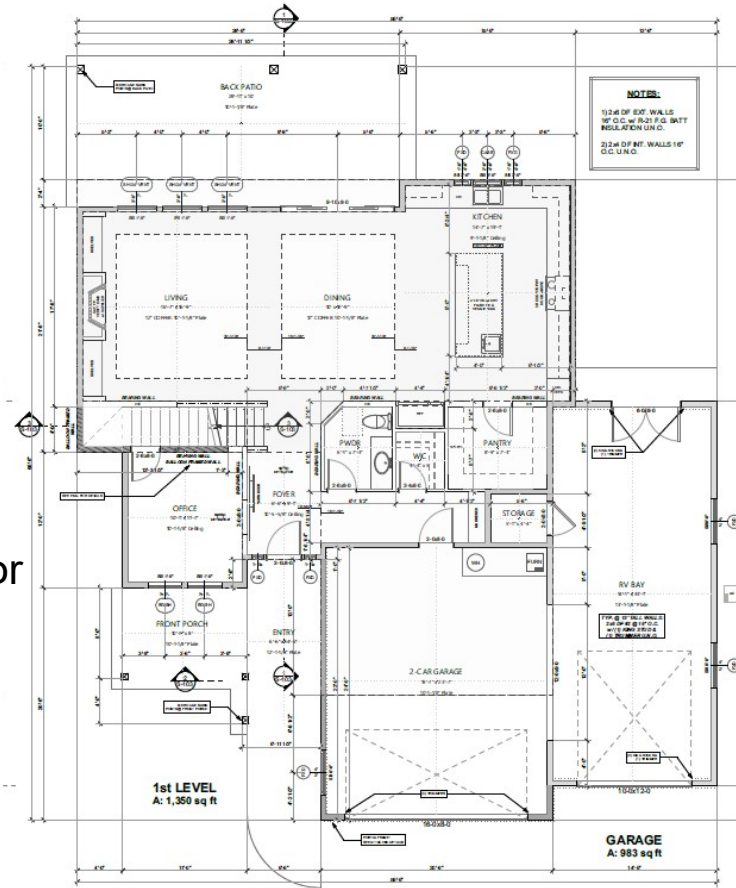

RED LEAF

BUILDING COMPANY

THE PAISLEY

2839 Sqft Two Story

Master on 2nd Level

-With walk out deck at Master

4 Bedrooms & Office

2 Car Garage + RV

2.5 Bathrooms

2nd floor